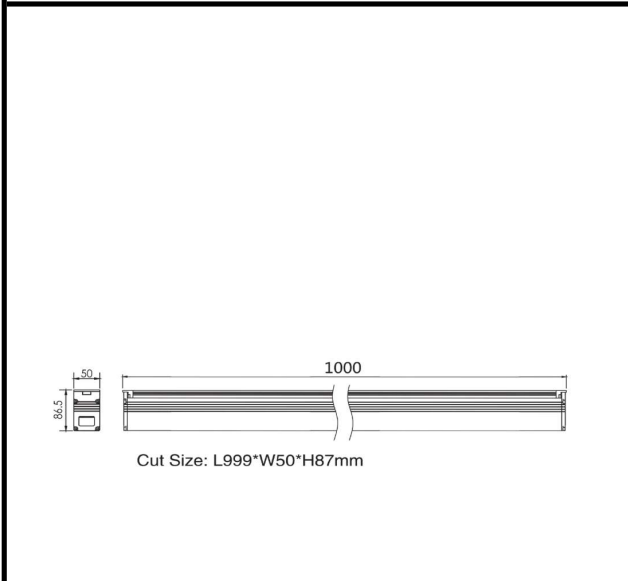

Sovitron Interior Pvt.Ltd.

Model Name	UNITY-2308 / DL-OSL-2308A-9(0.5M)
Description	linear Inground light

Technical description	Image
-----------------------	-------

Dimension	L=1000mm Cutout W=50mm H=87mm
Frame	Aluminum
Color Tempertaure	4000K
Power	11W
Total Luminous Flux	715 lm
Efficacy	65 lm/W
IP rating	67
Color Rendering	≥80
Mounting	Buried
Beam angle	, 12.5, 20, 30, 45, 60, 15X30, 10X60 Degree (Tilted 10 degrees: 15,30,45,20x35)
Optics	Tempered glass
Dimming	NON-Dimmable
Operating Voltage	220-240 VAC
Standard Lifetime	L70 minimum at 50,000 burning hours

Dimension diagram

Remarks:-